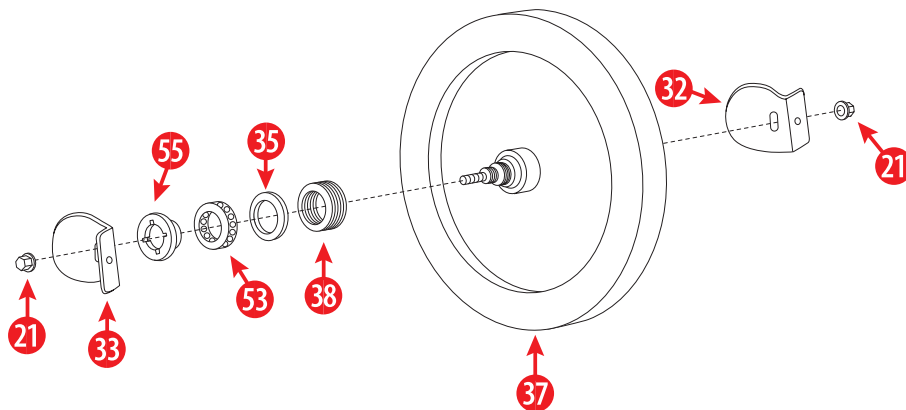

NGS Schematics

Schwinn Flywheel Assembly for Elite & SE

Spinner Elite, SE Only

21	SP95149	Axle Nut
32	SP95141	Chain Adjustment Bracket, SE, Left
32	SP95420	Chain Adjustment Bracket, Elite, Left
33	SP95421	Chain Adjustment Bracket, Elite, Right
33	SP95140	Chain Adjustment Bracket, SE, Right
35	SP98416	Anti-Slip Plate
37	SP95147	Flywheel Assembly, SE
37	SP98413	Flywheel Assembly, Elite, Red
38	SP98415	Spring for Hub
53	SP98419	Hub Sprocket w/ Bearing, Elite
55	SP98420	Flanged Hub Locknut